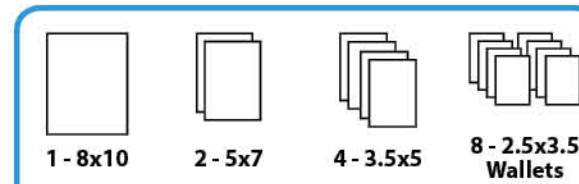

Step 2: Add to Any Package or Order À La Carte

Add to any package above:

$6 $6 $6 $6

Or order without a package:

$12 $12 $12 $12

Academy for International Studies

2016 Picture Day:

Thursday, August 25th

Students must comply with UCS Dress Code to be included in the yearbook

Questions? Contact Customer Service Monday-Friday 9am-5pm 1.800.482.0321

Step 1: Choose a Package

1 *Greatest Savings!*

3 - 8x10
4 - 5x7
2 - 3.5x5
8 - Wallets (2.5x3.5)

1 - **FREE!** Photo CD

$43

2

2 - 8x10
3 - 5x7
4 - 3.5x5
8 - Wallets (2.5x3.5)
16 - Exchanges (1.75x2.5)

Add a CD to Package 2:

$49

3

1 - 8x10
4 - 5x7
4 - 3.5x5
12 - 2.5x3.5 Wallets
8 - Exchanges (1.75x2.5)

Add a CD to Package 3:

$47

4 *Best Family Value!*

1 - 8x10
3 - 5x7
4 - 3.5x5
8 - Wallets (2.5x3.5)
16 - Exchanges (1.75x2.5)

Add a CD to Package 4:

$45

5

1 - 8x10
2 - 5x7
4 - 3x5
16 - Wallets (2.5x3.5)

Add a CD to Package 5:

$43

6

1 - 8x10
2 - 5x7
2 - 3.5x5
4 - Wallets (2.5x3.5)
16 - Exchanges (1.75x2.5)

$29

7

1 - 8x10
2 - 5x7
4 - 3.5x5
8 - Wallets (2.5x3.5)

$29

8

1 - 8x10
1 - 5x7
2 - 3.5x5
8 - Wallets (2.5x3.5)
8 - Exchanges (1.75x2.5)

$27

9

1 - 8x10
4 - 3.5x5
12 - Wallets (2.5x3.5)

$27

10

2 - 5x7
2 - 3x5
8 - Wallets (2.5x3.5)
8 - Exchanges (1.75x2.5)

$25

11

1 - 5x7
4 - 3.5x5
8 - Wallets (2.5x3.5)
8 - Exchanges (1.75x2.5)

$25

12

1 - 5x7
4 - 3.5x5
4 - Wallets (2.5x3.5)
8 - Exchanges (1.75x2.5)

$22

13

1 - 5x7
4 - 3.5x5
8 - Wallets (2.5x3.5)

$22

14

1 - 5x7
2 - 3.5x5
4 - Wallets (2.5x3.5)
8 - Exchanges (1.75x2.5)

$19

15

1 - 3x5
2 - Wallets (2.5x3.5)
8 - Exchanges (1.75x2.5)

$12

1 Please Print Clearly

Student's First Name: _____ One envelope per student.

Student's Last Name: _____

Grade: _____ Teacher's Last Name: _____

Parent's Phone #: _____

Parent's E-mail: _____

2

PACKAGE	QUANTITY	PRICE	ADD TO ANY PACKAGE						SUBTOTAL
			1-8x10	2-5x7	4-3x5	8 Wallets	6x8 Plaque	Image CD	
#	1	$37.00	$6.00	$6.00	$6.00	$6.00	$15.00	w/Package: #1-5 $10 #6-15 $15	$43.00
1		$43.00							
2		$39.00							
3		$37.00							
4		$35.00							
5		$33.00							
6		$29.00							
7		$29.00							
8		$27.00							
9		$27.00							
10		$25.00							
11		$25.00							
12		$22.00							
13		$22.00							
14		$19.00							
15		$12.00							

3 GREAT GIFT IDEAS!

À LA CARTE & PHOTO GIFTS	QTY.	PRICE
1 - 8x10		$12.00
2 - 5x7		$12.00
4 - 3x5		$12.00
8 Wallets		$12.00
Photo Slate: ☐ B&W ☐ Color		$15.00
6x8 Plaque		$25.00
5x7 Engraved Mirror Frame		$18.00
5x7 Floating Metal Print		$18.00
2x3 Metal Magnet		$6.00
Ornament: ☐ Star ☐ Circle ☐ Snowflake		$9.00
11oz Photo Mug		$13.00
Tall 15oz Photo Mug		$15.00
Set of 4 Coasters		$15.00
Non-Slip Mousepad		$10.00
Metal Keychain: ☐ Swirl ☐ Regular ☐ Heart		$10.00
8 Wallets with Year		$10.00
Portrait CD		$30.00
Blemish Removal		$10.00
Soften Image		$4.00

4

Home Delivery Option: Please add $8.00 and fill out address below. Shipped 1 week after photos arrive at school.

After Retake Day? Home delivery is required. Add $8 and fill out address below.

$8.00

Address: _____

City: _____ State: _____ Zip: _____

5

Acad. for Int. Studies AA0134

FOR OFFICE USE ONLY

Place Barcode Sticker Here

SUBTOTAL _____

TOTAL = _____